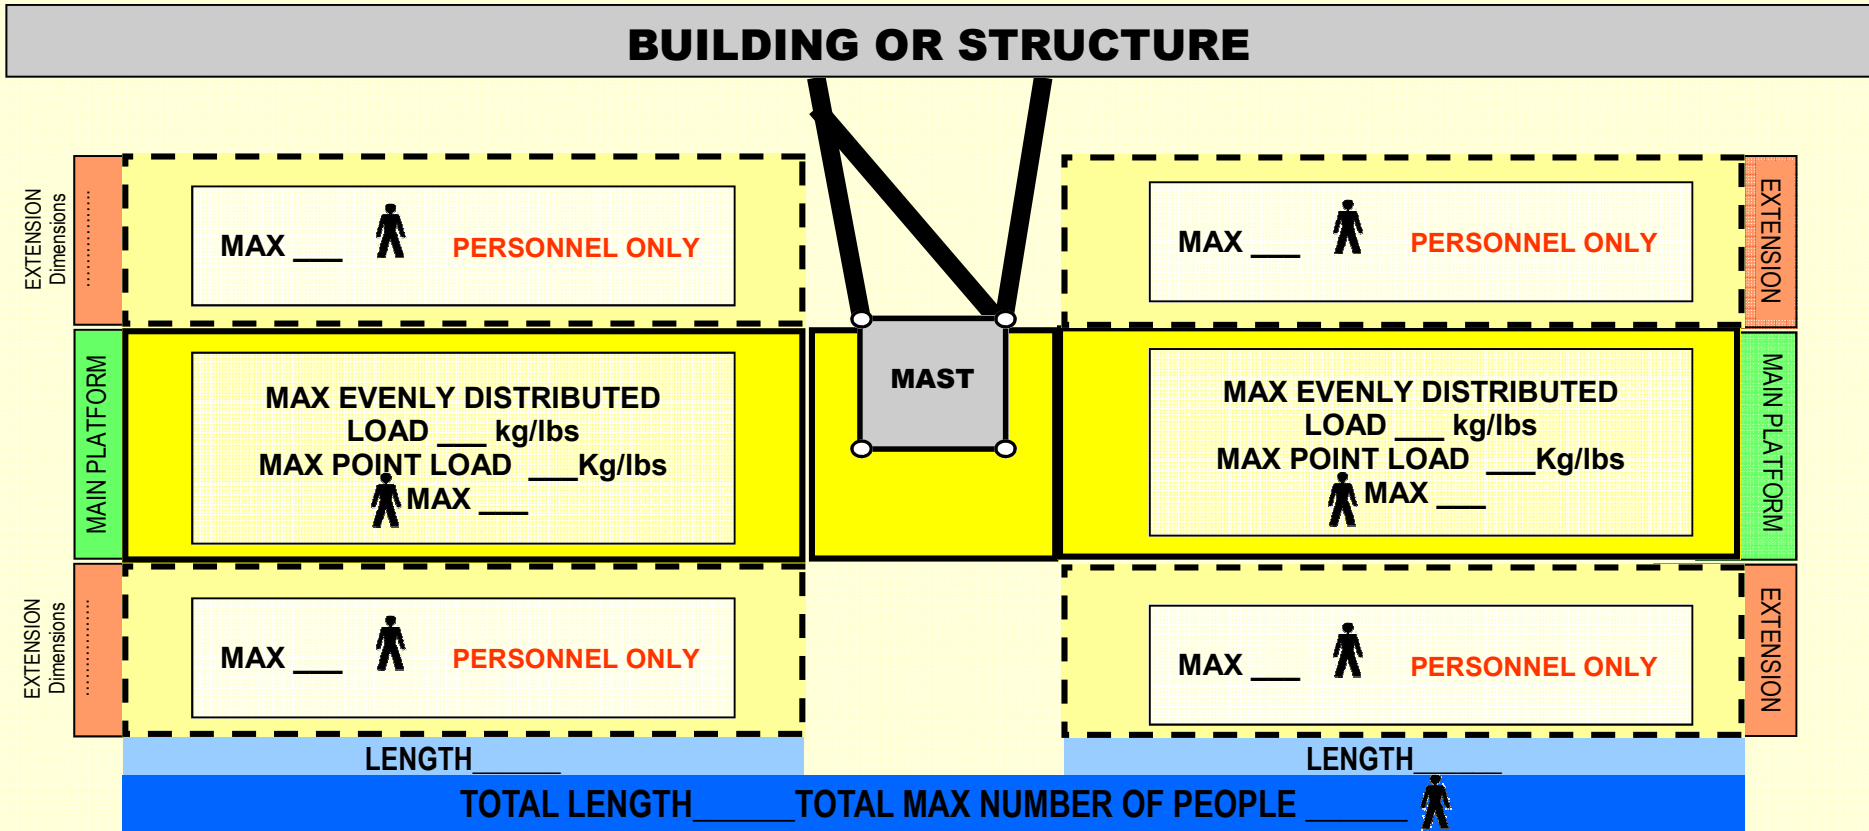

MCWP LOAD CHART

Job site: _____ Address: _____

MCWP MANUFACTURER: _____ MODEL: _____ SERIAL NO. _____

LOADS INDICATED IN THIS LOAD CHART SHOULD NEVER BE EXCEEDED

All users must be aware of the load restrictions and be familiarized in the safe operation of the mast climber before they use the unit

This chart does not substitute the manufacturer instruction manual. For more information about load capacities and configurations, please consult the manufacturer instruction manual