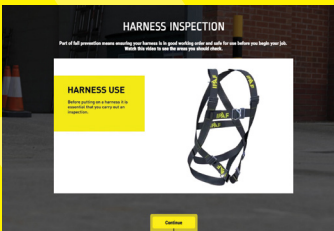

Overview

- > Study the theory module of the operator training course online through IPAF's eLearning programme
- > Fun, interactive learning methods; games, quizzes, videos and simulations
- > After completion of the online theory module, you must attend an IPAF-approved training centre to take the practical module. You will be tested on both your theoretical knowledge and practical skills

MEWP operator eLearning does not replace practical training. Upon completion of your eLearning pre-theory test you must pass a supervised theory test at an IPAF-approved training centre. You must also successfully complete a minimum of a half-day of practical training and testing before you are issued with a PAL Card as proof of your qualification of IPAF operator training.