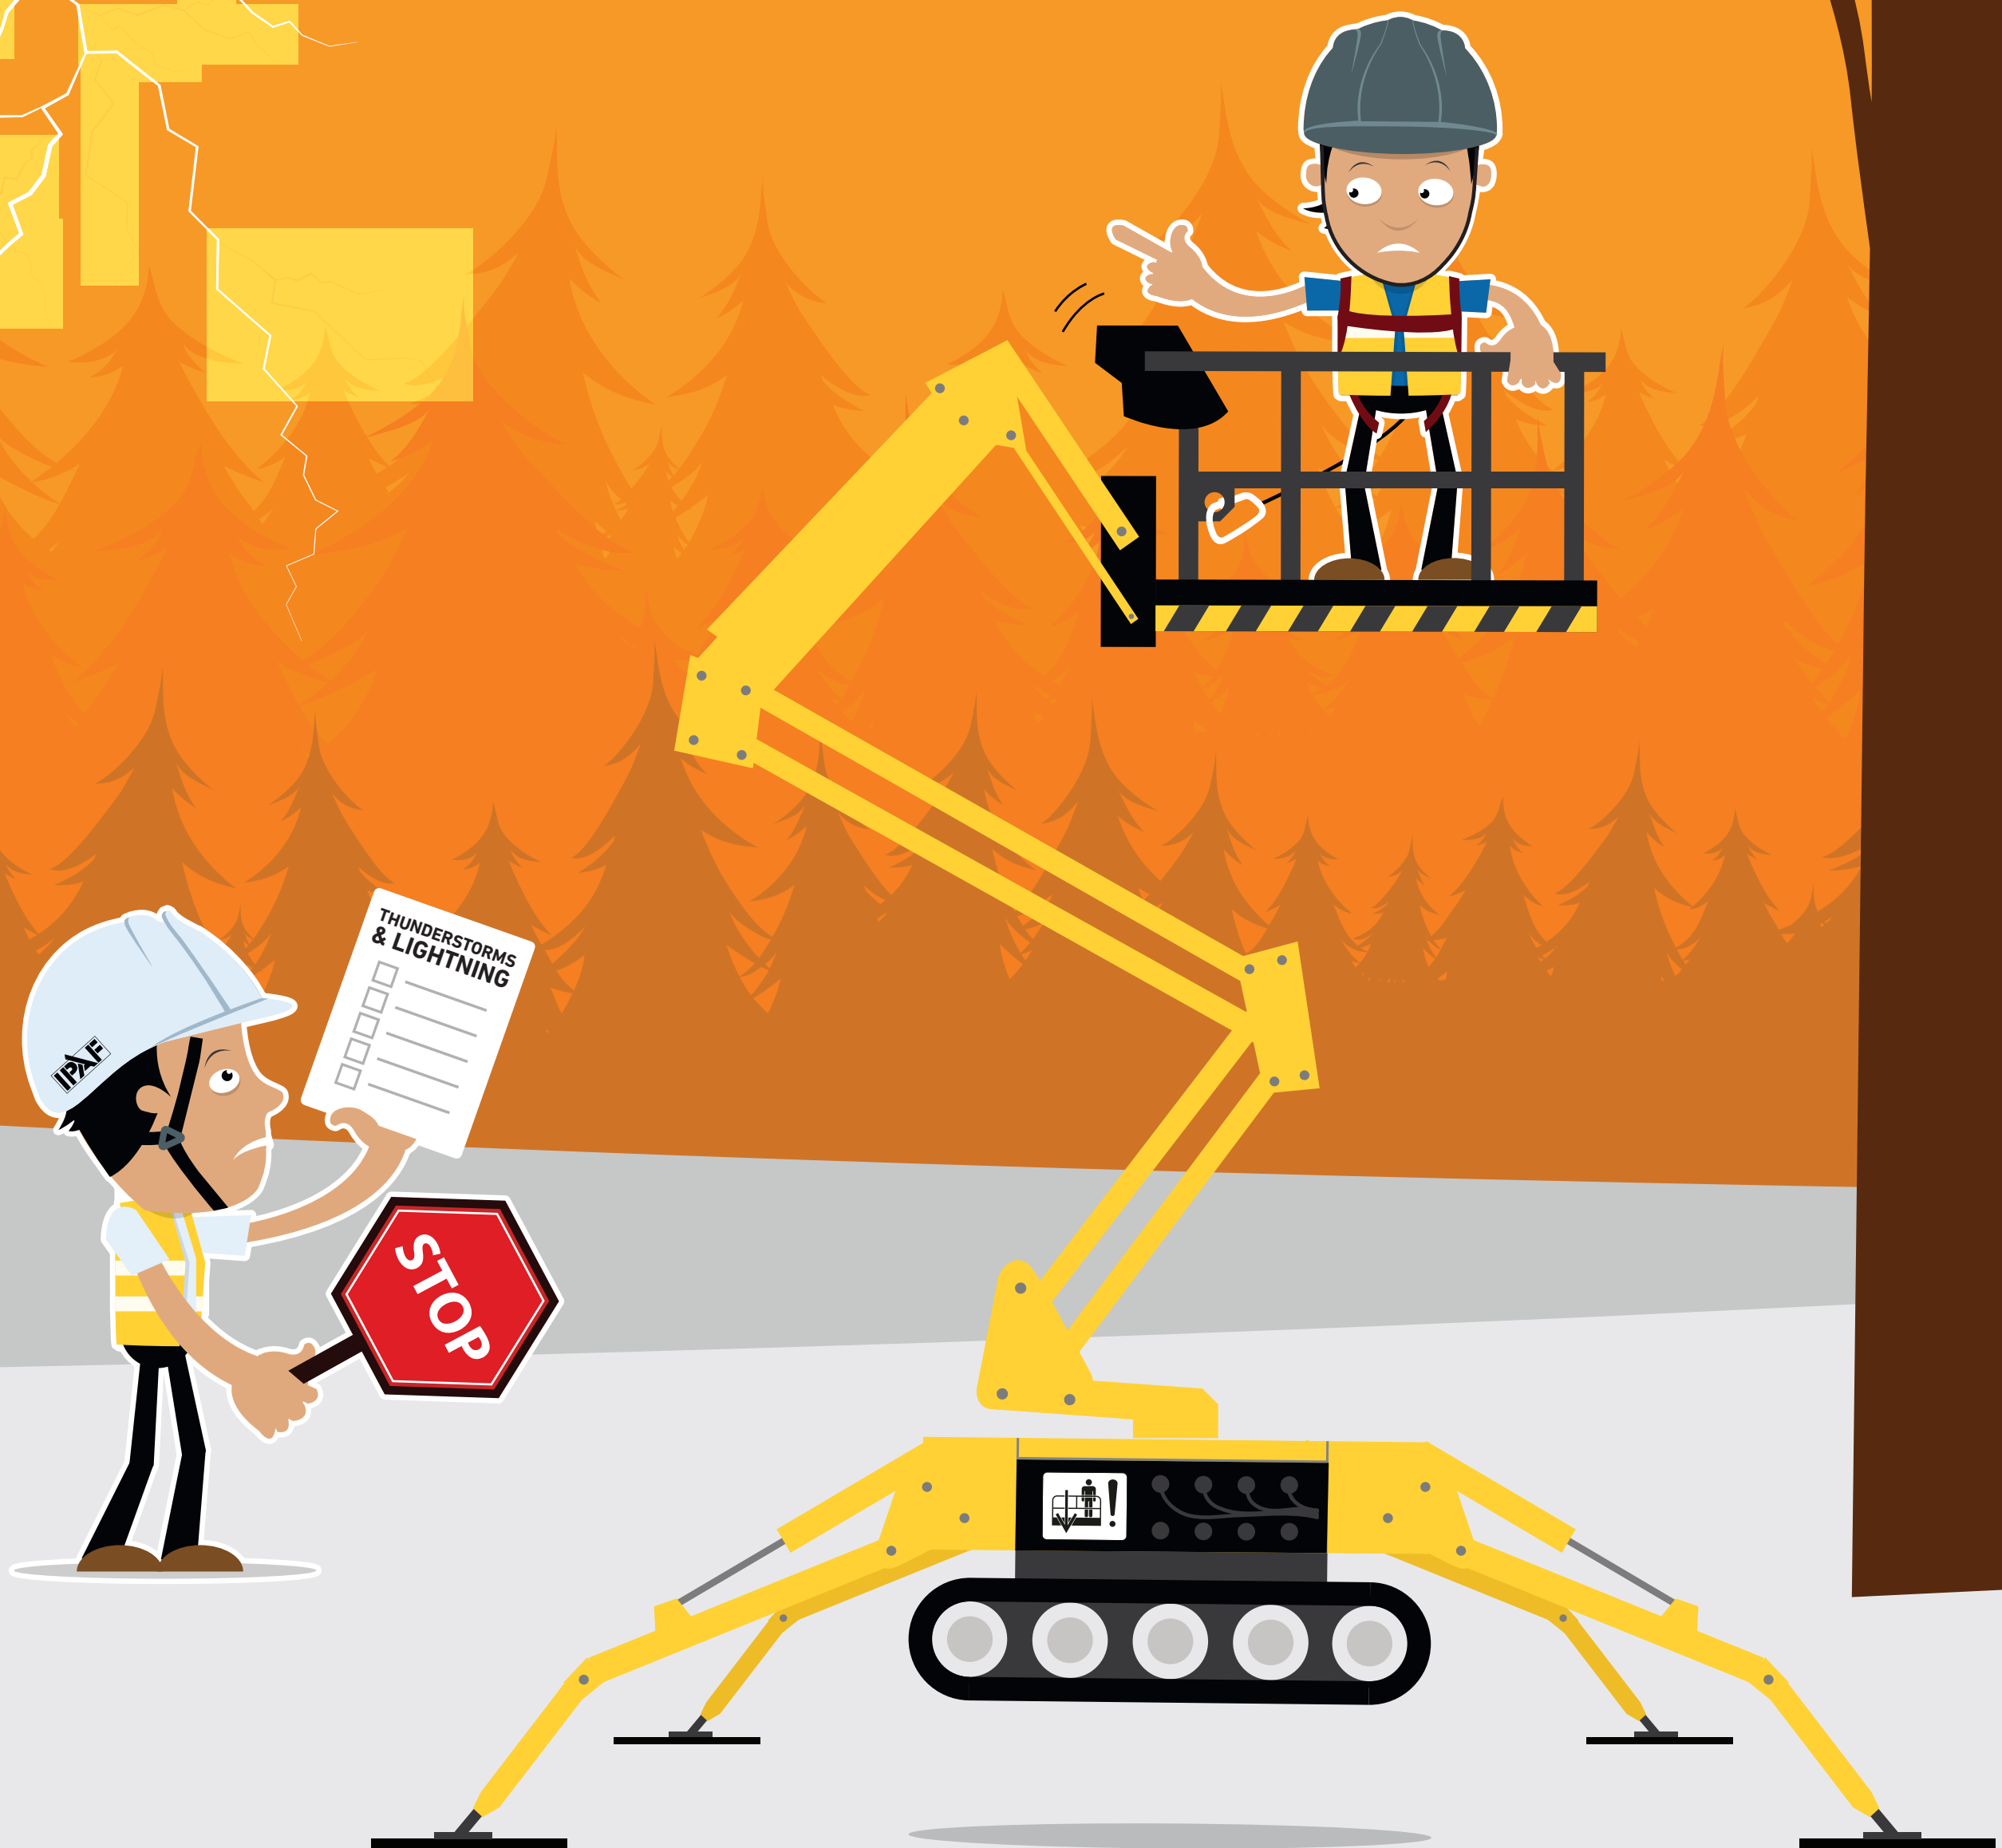

DON'T OPERATE A MEWP WHEN THERE IS A RISK OF LIGHTNING

SEEK PROPER SHELTER AND WAIT UNTIL THE STORM PASSES

**PROMOTING THE SAFE AND EFFECTIVE
USE OF POWERED ACCESS WORLDWIDE**

Download free posters at www.ipaf.org/andyaccess